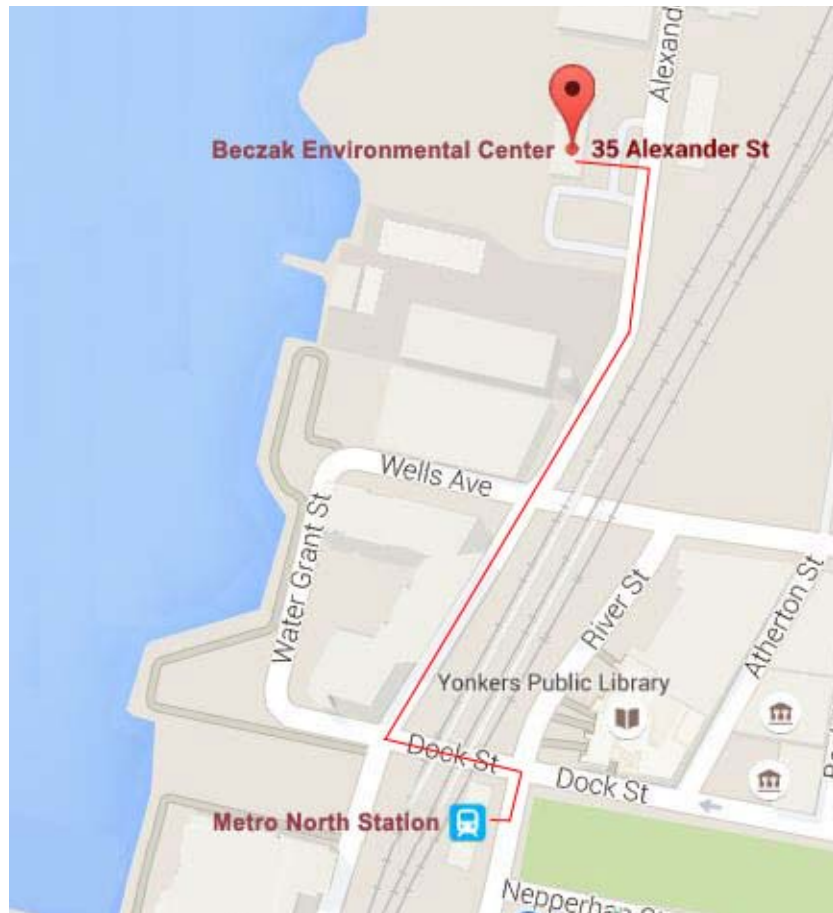

Metro North schedule from Grand Central Station to Yonkers Saturday morning

Departs Grand Central	Arrives Yonkers	Travel Time	Fares
8:07 AM	8:42 AM	35 min	Off Peak
8:45 AM	9:20 AM	35 min	Off Peak
9:07 AM	9:42 AM	35 min	Off Peak
9:45 AM	10:19 AM	35 min	Off Peak
10:07 AM	10:42 AM	35 min	Off Peak
10:45 AM	11:19 AM	34 min	Off Peak

Metro North schedule from Yonkers to Grand Central Station Saturday afternoon

Departs Yonkers	Arrives Grand Central	Travel Time	Fares
5:29 PM	6:12 PM	43 min	Off Peak
6:00 PM	6:42 PM	42 min	Off Peak

Fares as of March 9, 2018 (On-board fares are indicated in red.)

One Way Off-Peak	\$8.75	\$15.00
One Way Senior/Disabled/Medicare	\$5.75	\$5.75

From the Metro North station in Yonkers, walk north to Dock Street and turn left. Walk through the tunnel (under the tracks) and turn right (north) on Alexander Street. Walk two blocks north; the Beczak Center will be on your left.